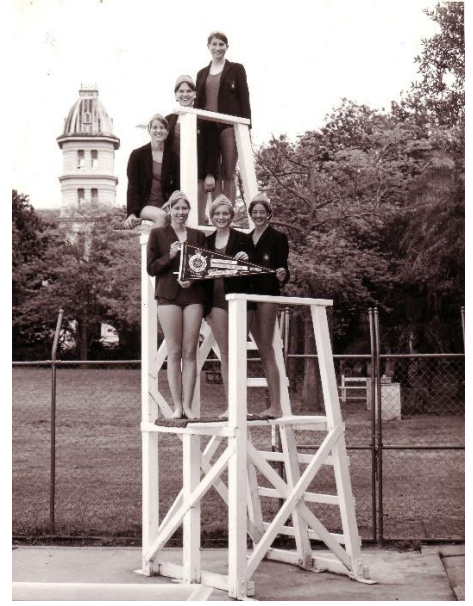

PLC
PRESBYTERIAN
LADIES' COLLEGE
SYDNEY
— 1888 —

STORIES FROM THE ARCHIVES:

PLC in the “Swinging 1960s”

The post-WWII baby boom resulted in a decade dominated by youth: young people who protested against conscription and the Vietnam War, who campaigned for equality in the workplace, fairer wages, and the rights of Indigenous Australians.

Vocal groups the Beatles and the Seekers were popular, as was the TV quiz show *Pick-a-Box*.

For the first time in a century non-government schools received funding for science facilities. The White Australia Policy was abolished, and decimal currency was introduced.

At PLC Sydney:

Principal:

- Miss Freda Whitlam, 1958-1976

Enrolment:

- 1960 – 625; 1969 -- 685

Key events:

- Greater emphasis placed on science, charities and service to others, i.e., Dorcas, Pet Show

SCM Car Wash, 1965

Royal Easter Show, 1967

Other images of PLC Sydney in the 1960s:

Maypole dancing, 1961

Science Lab, 1965

Lifesaving Team, 1969

Debby Cramer, Archivist